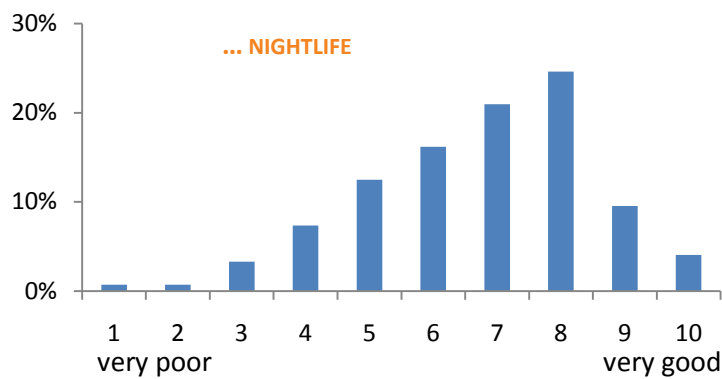

# 2009 HYP CIVIC SURVEY – SUPPLEMENTAL RESULTS

ON A SCALE OF 1 TO 10, RESPONDENTS RATE THE CITY IN TERMS OF ...

## 2009 HYP CIVIC SURVEY – SUPPLEMENTAL RESULTS

ON A SCALE OF 1 TO 10, RESPONDENTS RATE THE CITY IN TERMS OF ...