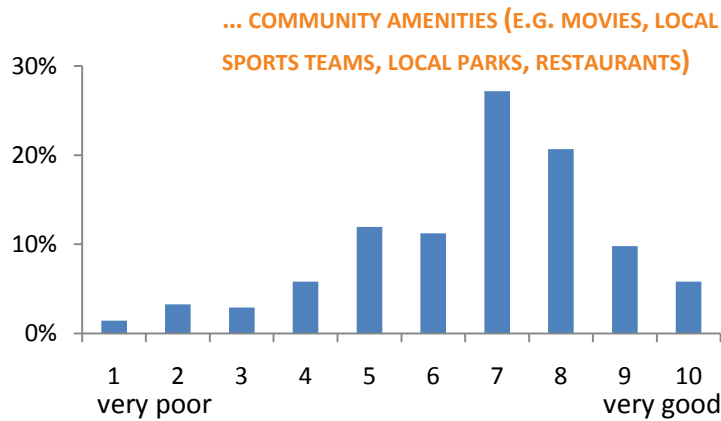

# 2009 HYP CIVIC SURVEY – SUPPLEMENTAL RESULTS

ON A SCALE OF 1 TO 10, RESPONDENTS RATE THE CITY IN TERMS OF ...

## 2009 HYP CIVIC SURVEY – SUPPLEMENTAL RESULTS

ON A SCALE OF 1 TO 10, RESPONDENTS RATE THE CITY IN TERMS OF ...